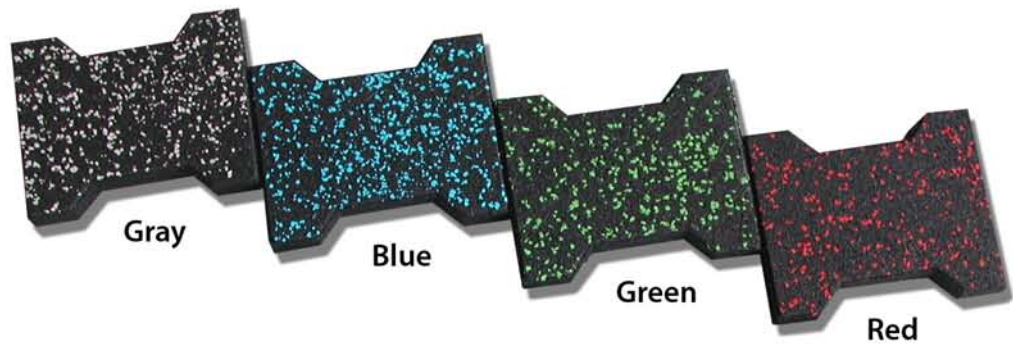

EQUINE FLOORING

EVOPAWE INTERLOCKING PAVERS

Galaxy - 25 mm to 50 mm

Royal - 25 mm to 50 mm

Basic - 25 mm to 50 mm

Dimensions:

200 mm (L) x 160 / 115 mm (W)

www.rephouse.com