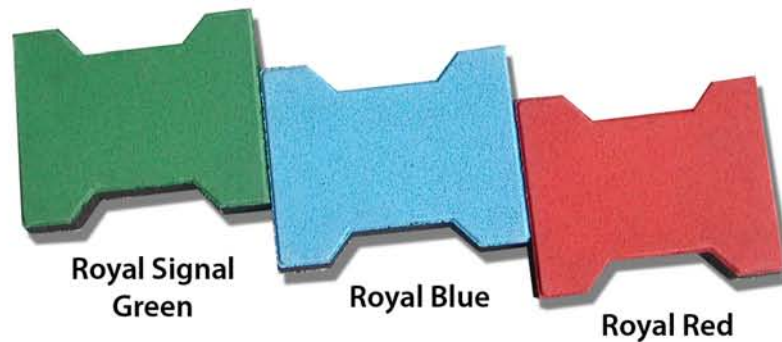

EQUINE FLOORING

EVOPAWE INTERLOCKING PAVERS

Galaxy - 25 mm to 50 mm

Royal - 25 mm to 50 mm

Basic - 25 mm to 50 mm

Dimensions:

200 mm (L) x 160 / 115 mm (W)

www.rephouse.com