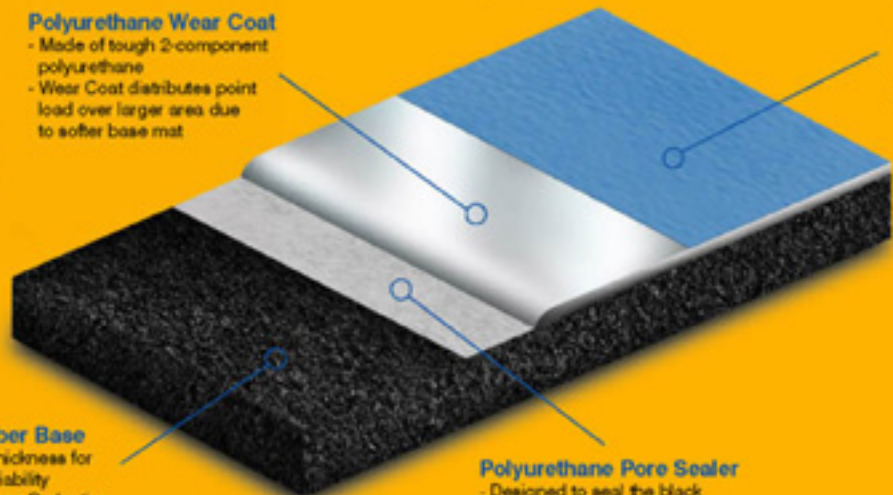

The discerning sportsman will prefer the cushioned Decoflex™ Universal Sports Surface because it has been designed for the most demanding sports conditions. The Decoflex™ Universal Sports Surface is unique. By incorporating a resilient black rubber base mat that can be supplied in a different thickness, the Decoflex™ Universal Sports Surface can be optimised for just about any sport requirement. The top surface is always made of a polyurethane wear coat combined with a polyurethane top coat ensuring optimum playability and durability.

The superior quality of Decoflex™ Universal Sports Surface is not only appreciated in sports centres - the surface is a great alternative as a resilient, sound absorbing multi use floor for dance halls, aerobic rooms, school halls and catering facilities.

Decoflex™
UNIVERSAL

System Build Up

Polyurethane Wear Coat

- Made of tough 2-component polyurethane
- Wear Coat distributes point load over larger area due to softer base mat

Black Rubber Base

- Consistent thickness for complete reliability
- Excellent Force Reduction
- Different thickness allows for maximum choice of desired sport

Polyurethane Pore Sealer

- Designed to seal the black rubber base mat
- Excellent compatibility with Polyurethane Wear Coat

Polyurethane Top Coat

- Made of tough 2-component aliphatic polyurethane
- Excellent abrasion & marking resistance
- Low & easy maintenance
- Wide range of colours