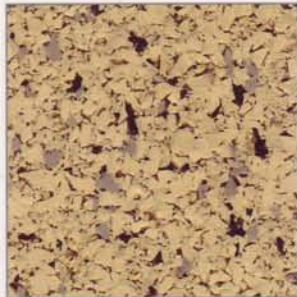

COLOR SERIES

The colors below are a sampling of the Neoflex™ Series Flooring available. Each series has a varying content combination of black recycled rubber and colored EPDM synthetic rubber. The colors shown are for demonstration purposes and are selected from our standard color range.

500 SERIES

80% Recycled / 20% Colored EPDM Rubbers

504

519

553

554

600 SERIES

≤5% Recycled / ≥95% Colored EPDM Rubbers

604

621

642

667

700 SERIES

30% Recycled / 70% Colored EPDM Rubbers

735

747