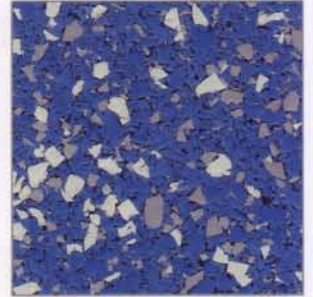

COLOR SERIES

The colors below are a sampling of the Neoflex™ Series Flooring available. Each series has a varying content combination of black recycled rubber and colored EPDM synthetic rubber. The colors shown are for demonstration purposes and are selected from our standard color range.

500 SERIES

80% Recycled / 20% Colored EPDM Rubbers

504

519

553

554

600 SERIES

≤5% Recycled / ≥95% Colored EPDM Rubbers

604

621

642

667

700 SERIES

30% Recycled / 70% Colored EPDM Rubbers

735

747