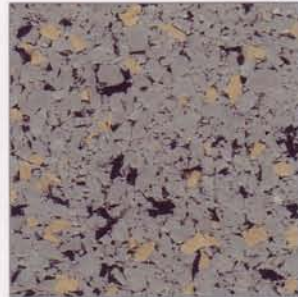

COLOR SERIES

The colors below are a sampling of the Neoflex™ Series Flooring available. Each series has a varying content combination of black recycled rubber and colored EPDM synthetic rubber. The colors shown are for demonstration purposes and are selected from our standard color range.

500 SERIES

80% Recycled / 20% Colored EPDM Rubbers

504

519

553

554

600 SERIES

≤5% Recycled / ≥95% Colored EPDM Rubbers

604

621

642

667

700 SERIES

30% Recycled / 70% Colored EPDM Rubbers

735

747