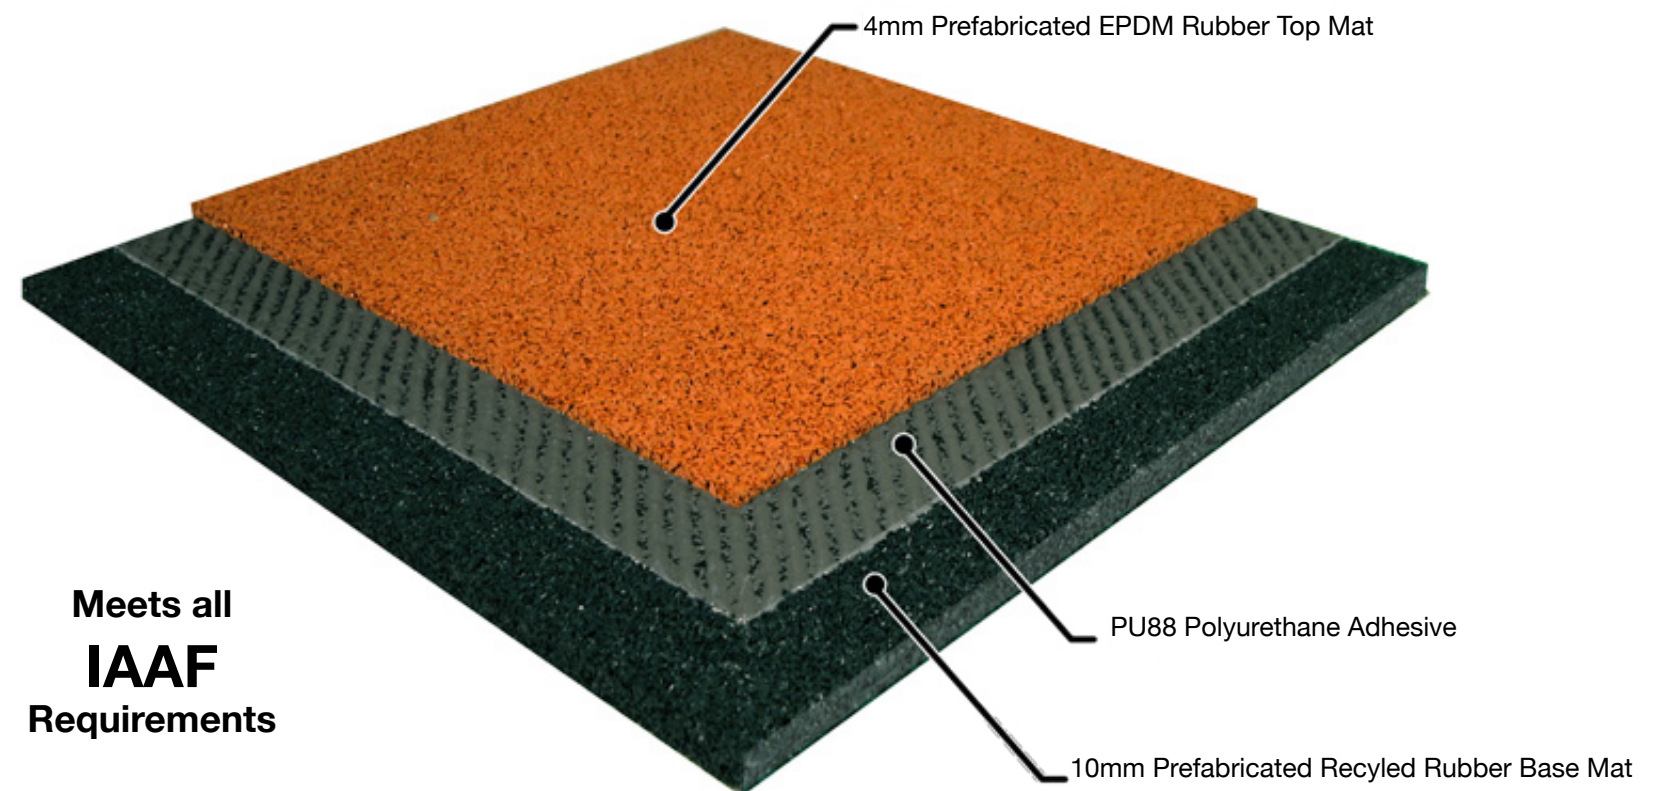

Decoflex™
SPORTS FLOORING

Decoflex D14
for Jogging & Exercise

REPHOUSE
www.rephouse.com

General Specifications

IAAF Specifications	D14
Thickness	14 mm
Force Reduction @ 23°C	43%
Tensile Strength	0.55 N/mm²
Elongation at Break	47%
Permeability	Impermeable
Friction	0.62 / 57%
Modified Vertical deformation	1.60 mm
IAAF Compliant	Yes
IAAF Certified	No